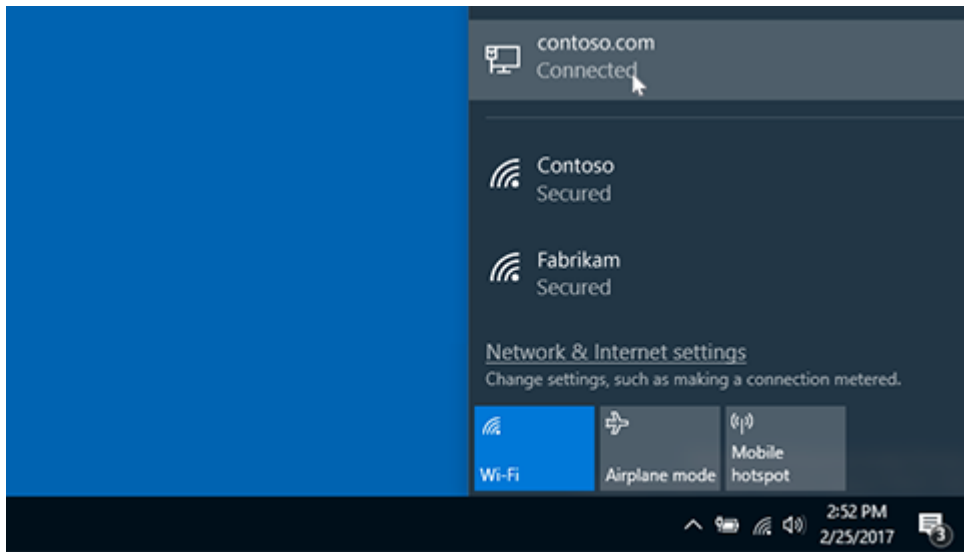

- Under **Ethernet**, select the Ethernet network connection.
- Under **Properties**, look for your IP address listed next to **IPv4 address**.